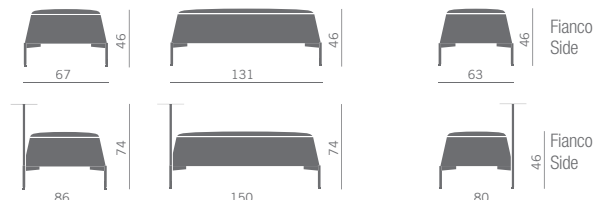

RAL 2010

Tavolino rotante (destro)  
Revolving table (right)

Lava

Tavolino rotante (sinistro)  
Revolving table (left)

Kit ricarica Tablet-Smartphone  
Set Tablet-Smartphone charger

Led  
Uscita USB  
USB port  
Carica batterie  
Battery charger